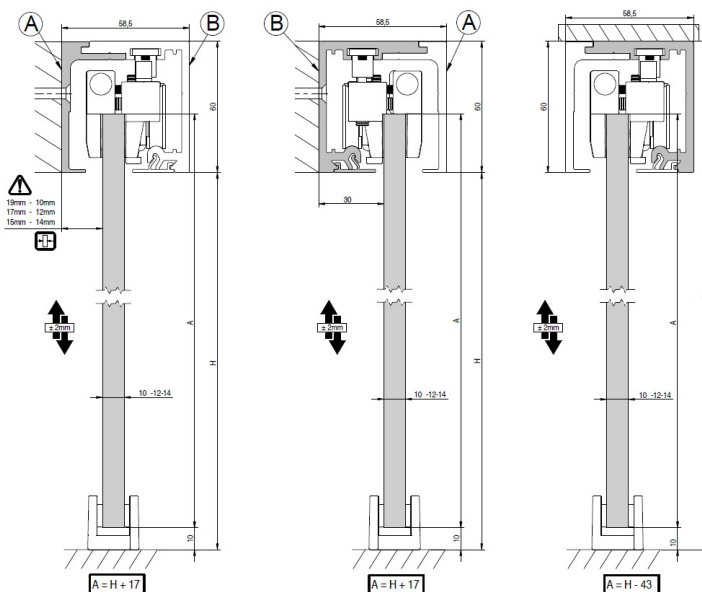

PRODUCT SHEET

Description:

Sliding Door SISO-110CW,2000mm,AL,Ceiling/Wall, W/Self-Close & Soft Close,Alu
Anodized,10-14mm Glass Thickness,Max 110KG,, Double Soft Pro Brake

Item number:

28.29.620-0

Units	Box	Carton	HS Code	Barcode
Set	1	1	8302415000	
5704866487757				